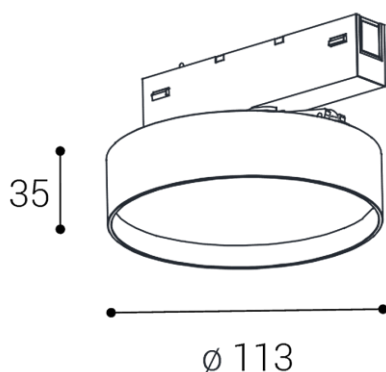

OLLI, W

Name	OLLI, W
Code	6301131
Color	WHITE / RAL 9016
Power	12W ± 10 %
Lumen output	1000lm ± 10 %
Color temperature	3000K
Efficacy	84lm/W
Driver	300 mA
Electrical insulation class	
Voltage / Frequency	220-240V/50-60Hz

Product

Name
OLLI, W
Code
6301131
Color
WHITE / RAL 9016

Power

12W ± 10 %
1000lm ± 10 %
3000K
84lm/W

300 mA

220-240V/50-60Hz

Information

90+
< 3
100°
N/A
LED
ON/OFF
L80B20 50.000h 25°C
5 YEAR