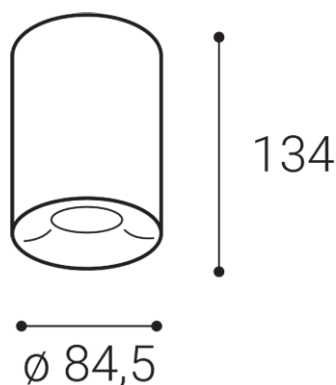

TUBUS C, W

Name	
Code	
Color	
Power	
Lumen output	
Color temperature	
Efficacy	
Driver	
Electrical insulation class	
Voltage / Frequency	
Color Rendering Index	
SDCM	
Light beam angle	
Unified Glare Rating	
Light source	
Dimmable	
LED Lifetime	
Warranty	
Ingress Protection	
Material	

Product

TUBUS C, W

1150621

WHITE / RAL 9003

Power

9W ± 10 %

735lm ± 10 %

2700K