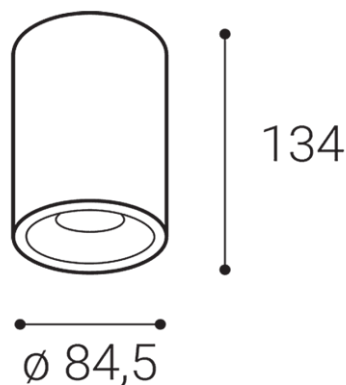

TUBUS B, B

Name	TUBUS B, B
Code	1150523
Color	BLACK / RAL 9005
Power	9W ± 10 %
Lumen output	735lm ± 10 %
Color temperature	2700K
Efficacy	82lm/W
Driver	200 mA
Electrical insulation class	
Voltage / Frequency	220-240V/50-60Hz
Color Rendering Index	90+
SDCM	< 3
Light beam angle	60°
Unified Glare Rating	N/A
Light source	LED
Dimmable	ON/OFF
LED Lifetime	L80B20 50.000h 25°C
Warranty	5 YEAR
Ingress Protection	IP 20
Material	ALUMINIUM/PMMA

Product

TUBUS B, B
1150523
BLACK / RAL 9005

Power

9W ± 10 %
735lm ± 10 %
2700K
82lm/W

200 mA

220-240V/50-60Hz

Information

90+
< 3
60°
N/A
LED
ON/OFF
L80B20 50.000h 25°C
5 YEAR

Other data

IP 20
ALUMINIUM/PMMA

EN

Series of round surface light fitting for interior mounting, equipped with COB LED.

Housing made of aluminium. Available in 3 different styles A,B,C in white and black color.