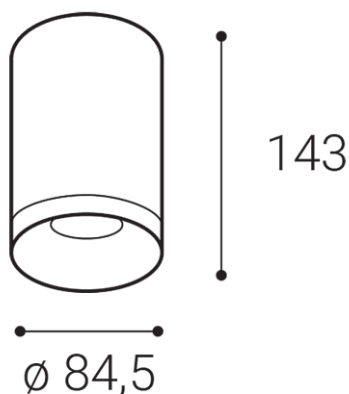

TUBUS A, B

Name	TUBUS A, B
Code	1150423
Color	BLACK / RAL 9005
Power	9W ± 10 %
Lumen output	735lm ± 10 %
Color temperature	2700K
Efficacy	82lm/W
Driver	200 mA
Electrical insulation class	
Voltage / Frequency	220-240V/50-60Hz
Color Rendering Index	90+
SDCM	< 3
Light beam angle	60°
Unified Glare Rating	N/A
Light source	LED
Dimmable	ON/OFF
LED Lifetime	L80B20 50.000h 25°C
Warranty	5 YEAR
Ingress Protection	IP 20
Material	ALUMINIUM/PMMA

Product

TUBUS A, B
1150423
BLACK / RAL 9005

Power

9W ± 10 %

735lm ± 10 %

2700K

82lm/W

200 mA

L80B20 50.000h 25°C

5 YEAR

Other data

IP 20

ALUMINIUM/PMMA

EN

Series of round surface light fitting for interior mounting, equipped with COB LED.

Housing made of aluminium. Available in 3 different styles A,B,C in white and black color.