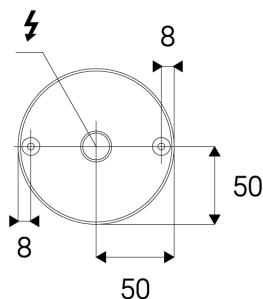

MEDO S, W

Name	
Code	
Color	
Power	
Lumen output	
Color temperature	
Efficacy	
Driver	
Electrical insulation class	
Voltage / Frequency	
Color Rendering Index	
SDCM	
Light beam angle	
Unified Glare Rating	
Light source	
Dimmable	
LED Lifetime	
Warranty	
Ingress Protection	
Material	