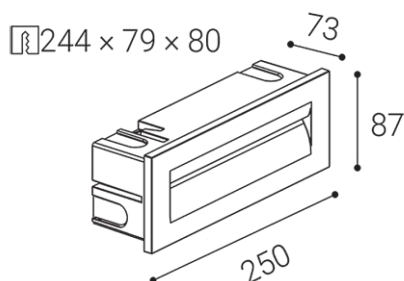

STEP IN L, A

Name	STEP IN L, A
Code	5141534
Color	ANTRACITE / RAL 7024
Power	8,5W ± 10 %
Lumen output	250lm ± 10 %
Color temperature	3000K
Efficacy	29lm/W
Driver	500 mA
Electrical insulation class	□
Voltage / Frequency	220-240V/50-60Hz
Color Rendering Index	80+
SDCM	< 3
Light beam angle	60°
Unified Glare Rating	N/A
Light source	LED
Dimmable	ON/OFF
LED Lifetime	L80 B20 30.000h 25°C
Warranty	5 YEAR
Ingress Protection	IP 54
Material	ALUMINIUM/PC

Product

STEP IN L, A
5141534
ANTRACITE / RAL 7024

Power

8,5W ± 10 %
250lm ± 10 %
3000K
29lm/W

500 mA

□
220-240V/50-60Hz

Information

80+
< 3
60°
N/A
LED
ON/OFF
L80 B20 30.000h 25°C
5 YEAR

Other data

IP 54
ALUMINIUM/PC

EN

Outdoor square or rectangle recessed wall mounted light fitting equipped with SMD LED.
Housing made of aluminium. Available in anthracite color.
Application:
general lighting of walking areas (entrance, terrace, stairs)