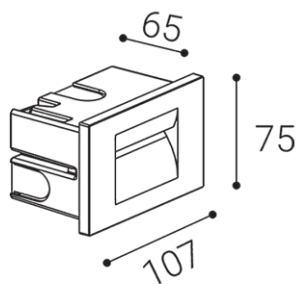

STEP IN S, A

101 × 67 × 70

| | |
|------------------------------------|----------------------|
| Name | STEP IN S, A |
| Code | 5141434 |
| Color | ANTRACITE / RAL 7024 |
| Power | 3,6W ± 10 % |
| Lumen output | 106lm ± 10 % |
| Color temperature | 3000K |
| Efficacy | 29lm/W |
| Driver | 300 mA |
| Electrical insulation class | □ |
| Voltage / Frequency | 220-240V/50-60Hz |
| Color Rendering Index | 80+ |
| SDCM | < 3 |
| Light beam angle | 60° |
| Unified Glare Rating | N/A |
| Light source | LED |
| Dimmable | ON/OFF |
| LED Lifetime | L80 B20 30.000h 25°C |
| Warranty | 5 YEAR |
| Ingress Protection | IP 54 |
| Material | ALUMINIUM/PC |