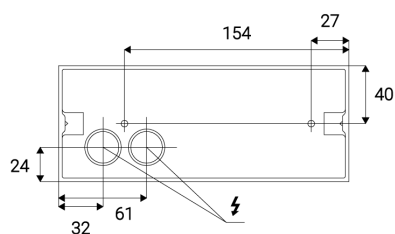

STEP ON Q L, A

Name	STEP ON Q L, A
Code	5130634
Color	ANTRACITE / RAL 7024
Power	6W ± 10 %
Lumen output	256lm ± 10 %
Color temperature	3000K
Efficacy	43lm/W
Driver	350 mA
Electrical insulation class	
Voltage / Frequency	220-240V/50-60Hz
Color Rendering Index	80+
SDCM	< 3
Light beam angle	60°
Unified Glare Rating	N/A
Light source	LED
Dimmable	ON/OFF
LED Lifetime	L80 B20 30.000h 25°C
Warranty	5 YEAR
Ingress Protection	IP 54
Material	ALUMINIUM/GLASS