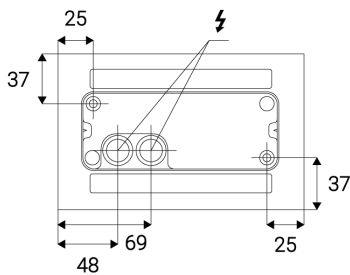

BLADE, A

Name	BLADE, A
Code	5131334
Color	ANTRACITE / RAL 7024
Power	2x6W ± 10 %
Lumen output	2x250lm ± 10 %
Color temperature	3000K
Efficacy	42lm/W
Driver	5000 mA
Electrical insulation class	
Voltage / Frequency	220-240V/50-60Hz
Color Rendering Index	80+
SDCM	< 3
Light beam angle	2 x 0-100°
Unified Glare Rating	N/A
Light source	LED
Dimmable	ON/OFF
LED Lifetime	L80 B20 30.000h 25°C
Warranty	5 YEAR
Ingress Protection	IP 54
Material	ALUMINIUM/GLASS

Product

Name
BLADE, A
Code
5131334
Color
ANTRACITE / RAL 7024

Power

2x6W ± 10 %
2x250lm ± 10 %
3000K
42lm/W
5000 mA

220-240V/50-60Hz

Information

80+
< 3
2 x 0-100°
N/A
LED
ON/OFF
L80 B20 30.000h 25°C
5 YEAR

Other data

IP 54
ALUMINIUM/GLASS

EN

Outdoor rectangle surface wall mounted light fitting equipped with COB LED. Adjustable light beam separately up and down side. Housing made of aluminium, tempered glass. Available in anthracite color. Application: general ambient lighting of outdoor areas (entrance, terrace, stairs, houses walls)

DE

An der Wand montierte rechteckige Außenleuchte mit COB-LED. Einstellbarer Lichtstrahl getrennt nach oben und unten. Gehäuse aus Aluminium, Hartglas. Erhältlich in Anthrazit. Anwendung: allgemeine Umgebungsbeleuchtung von Außenbereichen (Eingang, Terrasse, Treppen, Hauswände)