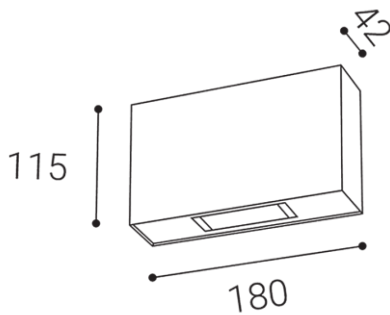

BLADE, A

Name	BLADE, A
Code	5131334
Color	ANTRACITE / RAL 7024
Power	2x6W ± 10 %
Lumen output	2x250lm ± 10 %
Color temperature	3000K
Efficacy	42lm/W
Driver	5000 mA
Electrical insulation class	
Voltage / Frequency	220-240V/50-60Hz
Color Rendering Index	80+
SDCM	< 3
Light beam angle	2 x 0-100°
Unified Glare Rating	N/A
Light source	LED
Dimmable	ON/OFF
LED Lifetime	L80 B20 30.000h 25°C
Warranty	5 YEAR
Ingress Protection	IP 54
Material	ALUMINIUM/GLASS

Product

Name
BLADE, A
Code
5131334
Color
ANTRACITE / RAL 7024

Power

2x6W ± 10 %
2x250lm ± 10 %
3000K
42lm/W
5000 mA

220-240V/50-60Hz

Information

80+
< 3
2 x 0-100°
N/A
LED
ON/OFF
L80 B20 30.000h 25°C
5 YEAR

Other data

IP 54
ALUMINIUM/GLASS

EN

Outdoor rectangle surface wall mounted light fitting equipped with COB LED. Adjustable light beam separately up and down side. Housing made of aluminium, tempered glass. Available in anthracite color. Application: general ambient lighting of outdoor areas (entrance, terrace, stairs, houses walls)

DE

An der Wand montierte rechteckige Außenleuchte mit COB-LED. Einstellbarer Lichtstrahl getrennt nach oben und unten. Gehäuse aus Aluminium, Hartglas. Erhältlich in Anthrazit. Anwendung: allgemeine Umgebungsbeleuchtung von Außenbereichen (Eingang, Terrasse, Treppen, Hauswände)