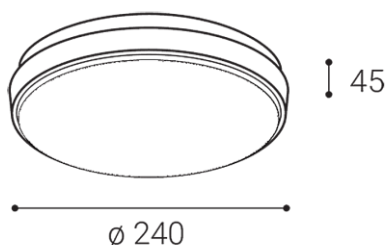

LUNA L, A

Name	LUNA L, A
Code	5130734
Color	ANTRACITE / RAL 7024
Power	20W ± 10 %
Lumen output	1590lm ± 10 %
Color temperature	3000K
Efficacy	80lm/W
Driver	500 mA
Electrical insulation class	□
Voltage / Frequency	220-240V/50-60Hz
Color Rendering Index	80+
SDCM	< 3
Light beam angle	160°
Unified Glare Rating	N/A
Light source	LED
Dimmable	ON/OFF
LED Lifetime	L80 B20 30.000h 25°C
Warranty	5 YEAR
Ingress Protection	IP 54
Material	ALUMINIUM/PC

Product

LUNA L, A
5130734
ANTRACITE / RAL 7024

Power

20W ± 10 %
1590lm ± 10 %
3000K
80lm/W

500 mA

□
220-240V/50-60Hz

Information

80+
< 3
160°
N/A
LED
ON/OFF
L80 B20 30.000h 25°C
5 YEAR