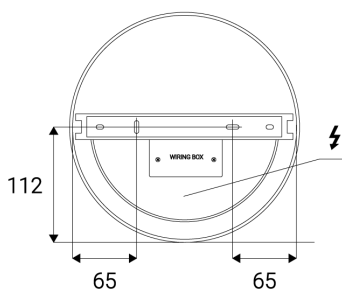

LUNA L, A

Name	LUNA L, A
Code	5130734
Color	ANTRACITE / RAL 7024
Power	20W ± 10 %
Lumen output	1590lm ± 10 %
Color temperature	3000K
Efficacy	80lm/W
Driver	500 mA
Electrical insulation class	□
Voltage / Frequency	220-240V/50-60Hz
Color Rendering Index	80+
SDCM	< 3
Light beam angle	160°
Unified Glare Rating	N/A
Light source	LED
Dimmable	ON/OFF
LED Lifetime	L80 B20 30.000h 25°C
Warranty	5 YEAR
Ingress Protection	IP 54
Material	ALUMINIUM/PC

Other data

IP 54
ALUMINIUM/PC

EN

Outdoor round surface mounted light fitting equipped with SMD LED. Housing made of aluminium, Diffusor in polycarbonate.
Available in anthracite color.
Application:
general outdoor lighting (entrance, terrace, pergola)

DE

Runde Aufbauleuchte für den Außenbereich mit SMD-LED.
Gehäuse aus Aluminium, Diffusor aus Polycarbonat.
Erhältlich in Anthrazit.
Anwendung:
allgemeine Außenbeleuchtung (Eingang, Terrasse, Pergola)

SK