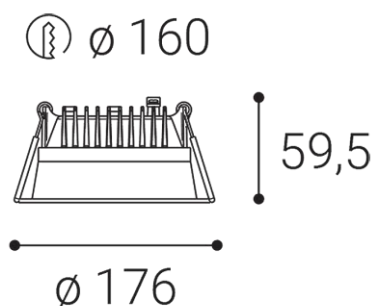

ZETA M, B

Name	ZETA M, B
Code	2250633
Color	BLACK / RAL 9005
Power	18-25W ± 10 %
Lumen output	1800-2500lm ± 10 %
Color temperature	3000K
Efficacy	100lm/W
Driver	450-600 mA
Electrical insulation class	⚡
Voltage / Frequency	220-240V/50-60Hz
Color Rendering Index	90+
SDCM	< 3
Light beam angle	90°
Unified Glare Rating	<19
Light source	LED
Dimmable	ON/OFF
LED Lifetime	L80B20 50.000h 25°C
Warranty	5 YEAR
Ingress Protection	IP 44
Material	ALUMINIUM/PMMA