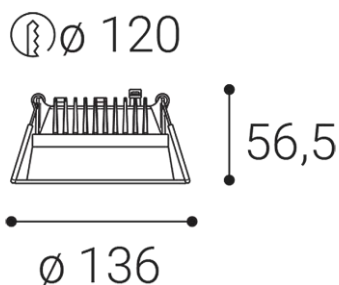

ZETA S, B

Name	ZETA S, B
Code	2250843
Color	BLACK / RAL 9005
Power	8-15W ± 10 %
Lumen output	864-1620lm ± 10 %
Color temperature	4000K
Efficacy	108lm/W
Driver	200-350 mA
Electrical insulation class	II
Voltage / Frequency	220-240V/50-60Hz
Color Rendering Index	90+
SDCM	< 3
Light beam angle	90°
Unified Glare Rating	<19
Light source	LED
Dimmable	ON/OFF
LED Lifetime	L80B20 50.000h 25°C
Warranty	5 YEAR
Ingress Protection	IP 44
Material	ALUMINIUM/PMMA

Product

Name
ZETA S, B
Code
2250843
Color
BLACK / RAL 9005

Power

8-15W ± 10 %
864-1620lm ± 10 %
4000K
108lm/W
200-350 mA

220-240V/50-60Hz

Information

90+
< 3
90°
<19
LED
ON/OFF
L80B20 50.000h 25°C
5 YEAR

Other data