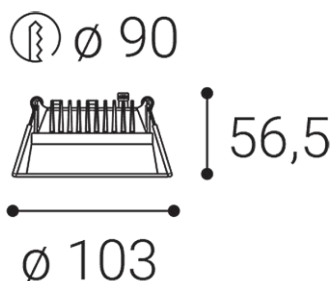

ZETA XS, B

Name	ZETA XS, B
Code	2250433
Color	BLACK / RAL 9005
Power	8-10W ± 10 %
Lumen output	800-1000lm ± 10 %
Color temperature	3000K
Efficacy	100lm/W
Driver	200-350 mA
Electrical insulation class	II
Voltage / Frequency	220-240V/50-60Hz
Color Rendering Index	90+
SDCM	< 3
Light beam angle	90°
Unified Glare Rating	<19
Light source	LED
Dimmable	ON/OFF
LED Lifetime	L80B20 50.000h 25°C
Warranty	5 YEAR
Ingress Protection	IP 44
Material	ALUMINIUM/PMMA

Product

ZETA XS, B
2250433
BLACK / RAL 9005

Power

8-10W ± 10 %
800-1000lm ± 10 %
3000K
100lm/W

200-350 mA

220-240V/50-60Hz

Information

90+
< 3
90°
<19
LED
ON/OFF
L80B20 50.000h 25°C
5 YEAR