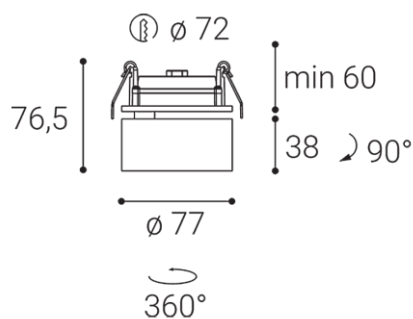

KLIP, CC

Name	KLIP, CC
Code	21507355
Color	CHROME/CHROME / RAL CR/CR
Power	11W ± 10 %
Lumen output	770lm ± 10 %
Color temperature	3000K
Efficacy	70lm/W
Driver	250 mA
Electrical insulation class	⏚
Voltage / Frequency	220-240V/50-60Hz
Color Rendering Index	90+
SDCM	< 3
Light beam angle	30°
Unified Glare Rating	N/A
Light source	LED
Dimmable	ON/OFF
LED Lifetime	L80B20 50.000h 25°C
Warranty	5 YEAR
Ingress Protection	IP 20
Material	ALUMINIUM/PMMA

Product

Name
KLIP, CC
Code
21507355
Color
CHROME/CHROME / RAL CR/CR

Power

Power
11W ± 10 %
Lumen output
770lm ± 10 %
Color temperature
3000K
Efficacy
70lm/W

Driver
250 mA

Electrical insulation class
⏚
Voltage / Frequency
220-240V/50-60Hz