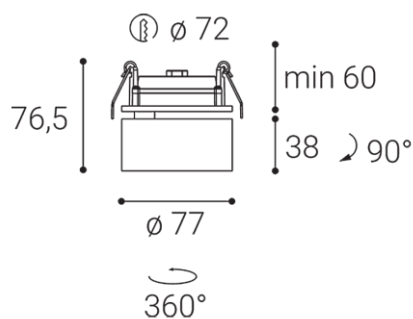

KLIP, BB

Name	KLIP, BB
Code	21507333
Color	BLACK/BLACK / RAL 9005/9005
Power	11W ± 10 %
Lumen output	770lm ± 10 %
Color temperature	3000K
Efficacy	70lm/W
Driver	250 mA
Electrical insulation class	⏚
Voltage / Frequency	220-240V/50-60Hz
Color Rendering Index	90+
SDCM	< 3
Light beam angle	30°
Unified Glare Rating	N/A
Light source	LED
Dimmable	ON/OFF
LED Lifetime	L80B20 50.000h 25°C
Warranty	5 YEAR
Ingress Protection	IP 20
Material	ALUMINIUM/PMMA

Product

Name
KLIP, BB
Code
21507333
Color
BLACK/BLACK / RAL 9005/9005

Power

Power
11W ± 10 %
Lumen output
770lm ± 10 %
Color temperature
3000K
Efficacy
70lm/W

Driver
250 mA

Electrical insulation class
⏚
Voltage / Frequency
220-240V/50-60Hz