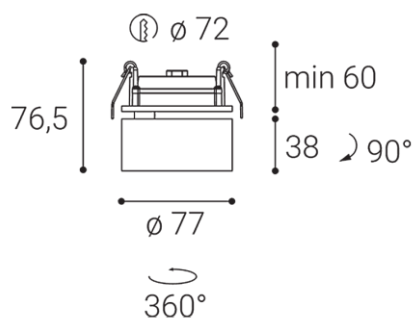

KLIP, BW

Name	KLIP, BW
Code	21507331
Color	BLACK/WHITE / RAL 9005/9003
Power	11W ± 10 %
Lumen output	770lm ± 10 %
Color temperature	3000K
Efficacy	70lm/W
Driver	250 mA
Electrical insulation class	⊠
Voltage / Frequency	220-240V/50-60Hz
Color Rendering Index	90+
SDCM	< 3
Light beam angle	30°
Unified Glare Rating	N/A
Light source	LED
Dimmable	ON/OFF
LED Lifetime	L80B20 50.000h 25°C
Warranty	5 YEAR
Ingress Protection	IP 20
Material	ALUMINIUM/PMMA

Product

Name
KLIP, BW
Code
21507331
Color
BLACK/WHITE / RAL 9005/9003

Power

Power
11W ± 10 %
Lumen output
770lm ± 10 %
Color temperature
3000K
Efficacy
70lm/W

Driver
250 mA

Electrical insulation class
⊠
Voltage / Frequency
220-240V/50-60Hz