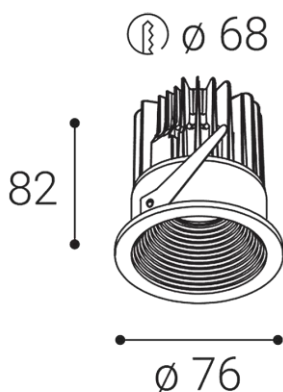

SPLASH, B

Name	SPLASH, B
Code	2111033
Color	BLACK / RAL 9005
Power	7W ± 10 %
Lumen output	525lm ± 10 %
Color temperature	3000K
Efficacy	75lm/W
Driver	350 mA
Electrical insulation class	III
Voltage / Frequency	220-240V/50-60Hz
Color Rendering Index	90+
SDCM	< 3
Light beam angle	60°
Unified Glare Rating	N/A
Light source	LED
Dimmable	ON/OFF
LED Lifetime	L80B20 50.000h 25°C
Warranty	5 YEAR
Ingress Protection	IP 54
Material	ALUMINIUM/PMMA

Product

SPLASH, B

2111033

BLACK / RAL 9005

Power

7W ± 10 %

525lm ± 10 %

3000K