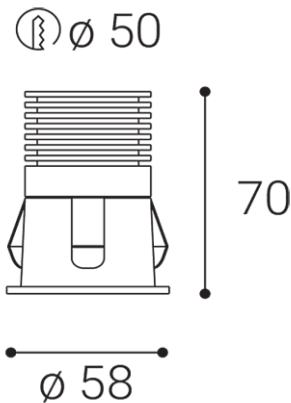

# RAY S, B

|                                    |  |
|------------------------------------|--|
| <b>Name</b>                        |  |
| <b>Code</b>                        |  |
| <b>Color</b>                       |  |
| <b>Power</b>                       |  |
| <b>Lumen output</b>                |  |
| <b>Color temperature</b>           |  |
| <b>Efficacy</b>                    |  |
| <b>Driver</b>                      |  |
| <b>Electrical insulation class</b> |  |
| <b>Voltage / Frequency</b>         |  |
| <b>Color Rendering Index</b>       |  |
| <b>SDCM</b>                        |  |
| <b>Light beam angle</b>            |  |
| <b>Unified Glare Rating</b>        |  |
| <b>Light source</b>                |  |
| <b>Dimmable</b>                    |  |
| <b>LED Lifetime</b>                |  |
| <b>Warranty</b>                    |  |
| <b>Ingress Protection</b>          |  |
| <b>Material</b>                    |  |

## Power

6W ± 10 %  
450lm ± 10 %  
3000K  
75lm/W  
150 mA

220-240V/50-60Hz