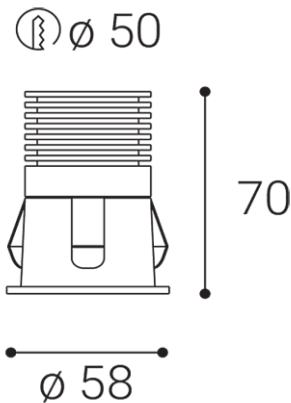

RAY S, W

Name	
Code	
Color	
Power	
Lumen output	
Color temperature	
Efficacy	
Driver	
Electrical insulation class	
Voltage / Frequency	
Color Rendering Index	
SDCM	
Light beam angle	
Unified Glare Rating	
Light source	
Dimmable	
LED Lifetime	
Warranty	
Ingress Protection	
Material	

Product

RAY S, W
2250231
WHITE / RAL 9003

Power

6W ± 10 %
480lm ± 10 %
3000K
80lm/W
150 mA

220-240V/50-60Hz

Information

90+
< 3
36°
<19
LED
ONLY CENTRAL DRIVER
L80B20 50.000h 25°C
5 YEAR

Other data

IP 44
ALUMINIUM/PC

EN

Series of recessed spot lights for interior mounting, equipped with COB LED.
Housing made of aluminium. Available in 3 different sizes in white and black color.
Application:
general or accent lighting, intended for residential or commercial areas (hallway, wardrobes, entrance areas, bar, receptions, working palces)

CZ

Řada zapuštěných bodových svítidel určených pro montáž do interiéru. Světelný zdroj - LED COB.
Svítidlo je vyrobeno z hliníku.
K dispozici ve 3 různých velikostech v bílé a černé barvě.
Použití:
obecné nebo bodové osvětlení určené pro obytné nebo komerční prostory (chodba, šatníky, vstupní prostory, bar, recepce, pracovní místa, pokoje)

DE

Serie von Einbaustrahlern für die Innenmontage, ausgestattet mit COB-LED.
Gehäuse aus Aluminium.
Erhältlich in 3 verschiedenen Größen in weißer und schwarzer Farbe.
Anwendung:
Allgemein- oder Akzentbeleuchtung für Wohn- oder Geschäftsbereiche (Flur, Garderoben, Eingangsbereiche, Bar, Empfänge, Arbeitsbereiche)

SK

Séria zapustených bodových svietidiel určených pre montáž do interiéru. Svetelný zdroj - COB LED.
Svietidlo je vyrobené z hliníka.
K dispozícii v 3 rôznych veľkostiach v bielej a čiernej farbe.
Použitie:
všeobecné alebo akcentačné osvetlenie určené pre obytné alebo komerčné priestory (chodba, skrine, vstupné priestory, bar, recepcia, pracovné miesta)