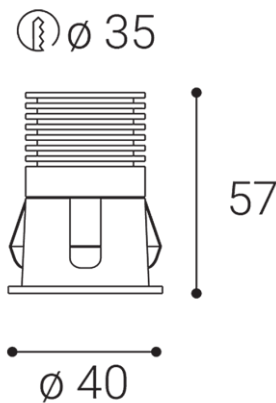

# RAY XS, B

<b>Name</b>	RAY XS, B
<b>Code</b>	2250133
<b>Color</b>	BLACK / RAL 9005
<b>Power</b>	3W ± 10 %
<b>Lumen output</b>	180lm ± 10 %
<b>Color temperature</b>	3000K
<b>Efficacy</b>	60lm/W
<b>Driver</b>	700 mA
<b>Electrical insulation class</b>	III
<b>Voltage / Frequency</b>	220-240V/50-60Hz
<b>Color Rendering Index</b>	90+
<b>SDCM</b>	< 3
<b>Light beam angle</b>	40°
<b>Unified Glare Rating</b>	<19
<b>Light source</b>	LED
<b>Dimmable</b>	ONLY CENTRAL DRIVER
<b>LED Lifetime</b>	L80B20 50.000h 25°C
<b>Warranty</b>	5 YEAR
<b>Ingress Protection</b>	IP 44
<b>Material</b>	ALUMINIUM/PC