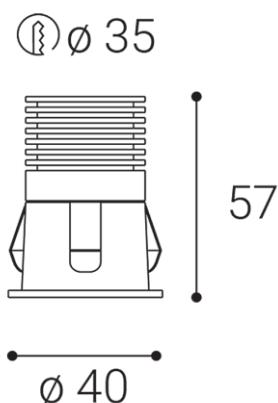

RAY XS, W

Name	
Code	
Color	
Power	
Lumen output	
Color temperature	
Efficacy	
Driver	
Electrical insulation class	
Voltage / Frequency	
Color Rendering Index	
SDCM	
Light beam angle	
Unified Glare Rating	
Light source	
Dimmable	
LED Lifetime	
Warranty	
Ingress Protection	
Material	

Product

RAY XS, W

2250131

WHITE / RAL 9003

Power

3W ± 10 %

195lm ± 10 %

3000K

65lm/W

700 mA

220-240V/50-60Hz

Information

90+

< 3

40°

<19

LED

ONLY CENTRAL DRIVER

L80B20 50.000h 25°C

5 YEAR

Other data

IP 44

ALUMINIUM/PC

EN

Series of recessed spot lights for interior mounting, equipped with COB LED.

Housing made of aluminium. Available in 3 different sizes in white and black color.

Application:

general or accent lighting, intended for residential or commercial areas (hallway, wardrobes, entrance areas, bar, receptions, working palces)

CZ

Řada zapuštěných bodových svítidel určených pro montáž do interiéru. Světelný zdroj - LED COB.

Svítidlo je vyrobeno z hliníku.

K dispozici v 3 různých velikostech v bílé a černé barvě.

Použití:

obecné nebo bodové osvětlení určené pro obytné nebo komerční prostory (chodba, šatníky, vstupní prostory, bar, recepce, pracovní místa, pokoje)

DE

Serie von Einbaustrahlern für die Innenmontage, ausgestattet mit COB-LED.

Gehäuse aus Aluminium.

Erhältlich in 3 verschiedenen Größen in weißer und schwarzer Farbe.

Anwendung:

Allgemein- oder Akzentbeleuchtung für Wohn- oder Geschäftsbereiche (Flur, Garderoben, Eingangsbereiche, Bar, Empfänge, Arbeitsbereiche)

SK

Séria zapustených bodových svietidiel určených pre montáž do interiéru. Svetelný zdroj - COB LED.

Svietidlo je vyrobené z hliníka.

K dispozícii v 3 rôznych veľkostiach v bielej a čiernej farbe.

Použitie:

všeobecné alebo akcentačné osvetlenie určené pre obytné alebo komerčné priestory (chodba, skrine, vstupné priestory, bar, recepcia, pracovné miesta)