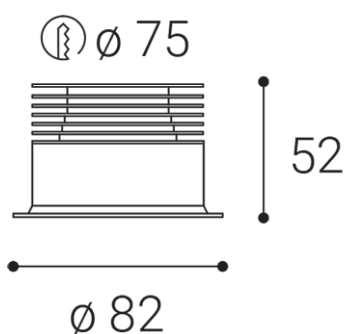

SPOT C, W

Name	SPOT C, W
Code	2150641
Color	WHITE / RAL 9003
Power	9W ± 10 %
Lumen output	820lm ± 10 %
Color temperature	4000K
Efficacy	91lm/W
Driver	200 mA
Electrical insulation class	III
Voltage / Frequency	220-240V/50-60Hz
Color Rendering Index	90+
SDCM	< 3
Light beam angle	60°
Unified Glare Rating	N/A
Light source	LED
Dimmable	ON/OFF
LED Lifetime	L80B20 50.000h 25°C
Warranty	5 YEAR
Ingress Protection	IP 44
Material	ALUMINIUM/PMMA

Product

SPOT C, W

2150641

WHITE / RAL 9003

Power

9W ± 10 %

820lm ± 10 %

4000K