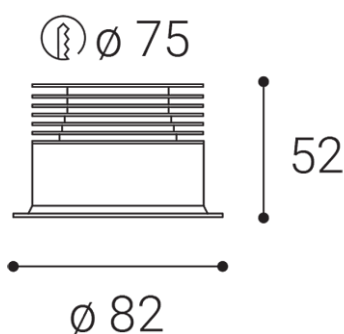

SPOT B, B

Name	SPOT B, B
Code	2150543
Color	BLACK / RAL 9005
Power	9W ± 10 %
Lumen output	820lm ± 10 %
Color temperature	4000K
Efficacy	91lm/W
Driver	200 mA
Electrical insulation class	III
Voltage / Frequency	220-240V/50-60Hz
Color Rendering Index	90+
SDCM	< 3
Light beam angle	60°
Unified Glare Rating	N/A
Light source	LED
Dimmable	ON/OFF
LED Lifetime	L80B20 50.000h 25°C
Warranty	5 YEAR
Ingress Protection	IP 44
Material	ALUMINIUM/PMMA

Product

SPOT B, B

2150543

BLACK / RAL 9005

Power

9W ± 10 %

820lm ± 10 %

4000K