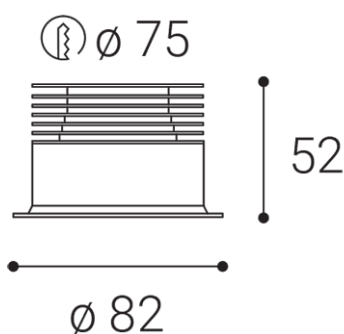

SPOT B, B

Name	SPOT B, B
Code	2150233
Color	BLACK / RAL 9005
Power	9W ± 10 %
Lumen output	735lm ± 10 %
Color temperature	3000K
Efficacy	82lm/W
Driver	200 mA
Electrical insulation class	III
Voltage / Frequency	220-240V/50-60Hz
Color Rendering Index	90+
SDCM	< 3
Light beam angle	60°
Unified Glare Rating	N/A
Light source	LED
Dimmable	ON/OFF
LED Lifetime	L80B20 50.000h 25°C
Warranty	5 YEAR
Ingress Protection	IP 44
Material	ALUMINIUM/PMMA

Product

SPOT B, B

2150233

BLACK / RAL 9005

Power

9W ± 10 %

735lm ± 10 %

3000K