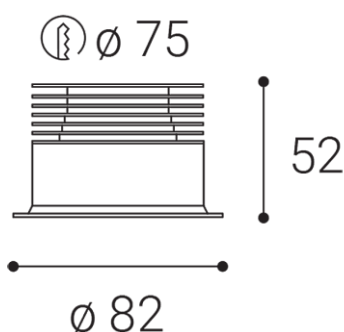

SPOT B, W

Name	SPOT B, W
Code	2150231
Color	WHITE / RAL 9003
Power	9W ± 10 %
Lumen output	735lm ± 10 %
Color temperature	3000K
Efficacy	82lm/W
Driver	200 mA
Electrical insulation class	III
Voltage / Frequency	220-240V/50-60Hz
Color Rendering Index	90+
SDCM	< 3
Light beam angle	60°
Unified Glare Rating	N/A
Light source	LED
Dimmable	ON/OFF
LED Lifetime	L80B20 50.000h 25°C
Warranty	5 YEAR
Ingress Protection	IP 44
Material	ALUMINIUM/PMMA

Product

SPOT B, W

2150231

WHITE / RAL 9003

Power

9W ± 10 %

735lm ± 10 %

3000K