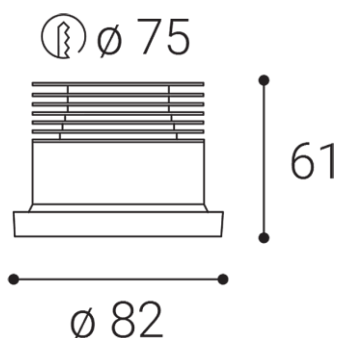

SPOT A, W

Name	SPOT A, W
Code	2150441
Color	WHITE / RAL 9003
Power	9W ± 10 %
Lumen output	820lm ± 10 %
Color temperature	4000K
Efficacy	91lm/W
Driver	200 mA
Electrical insulation class	III
Voltage / Frequency	220-240V/50-60Hz
Color Rendering Index	90+
SDCM	< 3
Light beam angle	60°
Unified Glare Rating	N/A
Light source	LED
Dimmable	ON/OFF
LED Lifetime	L80B20 50.000h 25°C
Warranty	5 YEAR
Ingress Protection	IP 44
Material	ALUMINIUM/PMMA

Product

SPOT A, W

2150441

WHITE / RAL 9003

Power

9W ± 10 %

820lm ± 10 %

4000K