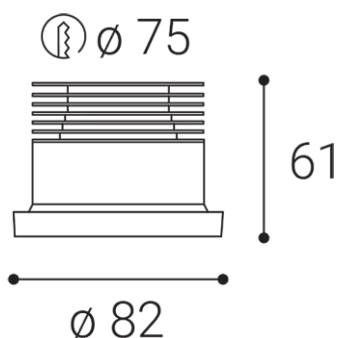

SPOT A, W

| | |
|------------------------------------|---------------------|
| Name | SPOT A, W |
| Code | 2150131 |
| Color | WHITE / RAL 9003 |
| Power | 9W ± 10 % |
| Lumen output | 735lm ± 10 % |
| Color temperature | 3000K |
| Efficacy | 82lm/W |
| Driver | 200 mA |
| Electrical insulation class | III |
| Voltage / Frequency | 220-240V/50-60Hz |
| Color Rendering Index | 90+ |
| SDCM | < 3 |
| Light beam angle | 60° |
| Unified Glare Rating | N/A |
| Light source | LED |
| Dimmable | ON/OFF |
| LED Lifetime | L80B20 50.000h 25°C |
| Warranty | 5 YEAR |
| Ingress Protection | IP 44 |
| Material | ALUMINIUM/PMMA |

Product

SPOT A, W

2150131

WHITE / RAL 9003

Power

9W ± 10 %

735lm ± 10 %

3000K