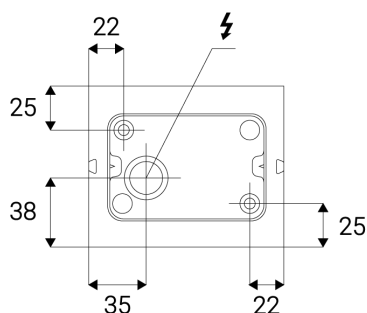

FLAT S, W

Name	FLAT S, W
Code	5131031
Color	WHITE / RAL 9016
Power	2x3W ± 10 %
Lumen output	2x150lm ± 10 %
Color temperature	3000K
Efficacy	50lm/W
Driver	350 mA
Electrical insulation class	
Voltage / Frequency	220-240V/50-60Hz
Color Rendering Index	80+
SDCM	< 3
Light beam angle	2x160°
Unified Glare Rating	N/A
Light source	LED
Dimmable	ON/OFF
LED Lifetime	L80 B20 30.000h 25°C
Warranty	5 YEAR
Ingress Protection	IP 54
Material	ALUMINIUM/PC