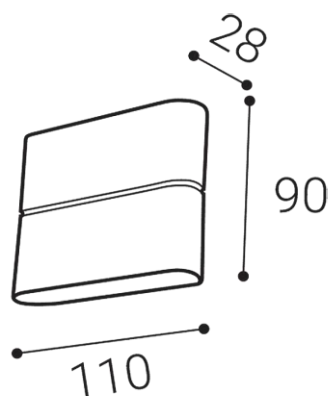

FLAT S, W

Name	FLAT S, W
Code	5131031
Color	WHITE / RAL 9016
Power	2x3W ± 10 %
Lumen output	2x150lm ± 10 %
Color temperature	3000K
Efficacy	50lm/W
Driver	350 mA
Electrical insulation class	
Voltage / Frequency	220-240V/50-60Hz
Color Rendering Index	80+
SDCM	< 3
Light beam angle	2x160°
Unified Glare Rating	N/A
Light source	LED
Dimmable	ON/OFF
LED Lifetime	L80 B20 30.000h 25°C
Warranty	5 YEAR
Ingress Protection	IP 54
Material	ALUMINIUM/PC

Product

FLAT S, W

5131031

WHITE / RAL 9016

Power

2x3W ± 10 %

2x150lm ± 10 %

3000K