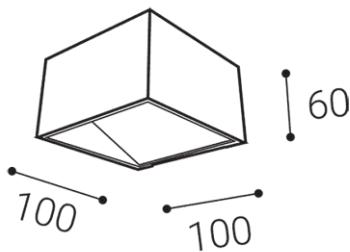

WALL Q

Name	
Code	
Color	
Power	
Lumen output	
Color temperature	
Efficacy	
Driver	
Electrical insulation class	
Voltage / Frequency	
Color Rendering Index	
SDCM	
Light beam angle	
Unified Glare Rating	
Light source	
Dimmable	
LED Lifetime	
Warranty	
Ingress Protection	
Material	

Product

WALL Q
4100131
WHITE / RAL 9016

Power

6W ± 10 %
400lm ± 10 %
3000K
67lm/W
300 mA

220-240V/50-60Hz

Information

80+
< 3
2x160°
N/A
LED
ON/OFF
L80 B20 30.000h 25°C
5 YEAR

Other data

IP 20
ALUMINIUM/PMMA

EN

Series of wall light fitting for interior mounting, equipped with COB LED. Housing made of aluminium. Available in 2 different styles and in white color.

Application:
decorative interior lighting (rooms, hallway, stairways, aisles)

CZ

Řada nástěnných svítidel určeno pro montáž do interiéru. Světelný zdroj - LED COB.

Svítidlo je vyrobeno z hliníku.
K dispozici ve 2 různých stylech a bílé barvě.

Použití:
dekorativní interiérové osvětlení (pokoje, chodba, schodiště)

DE

Serie von Wandleuchten für die Innenmontage, ausgestattet mit COB LED.

Gehäuse aus Aluminium.
Verfügbar in 2 verschiedenen Stilen und in weißer Farbe.

Anwendung:
dekorative Innenbeleuchtung (Zimmer, Flur, Treppen, Gänge)

SK

Rad nástenných svietidiel určených pre montáž do interiéru. Svetelný zdroj - LED dióda COB.

Svietidlo je vyrobené z hliníka.
K dispozícii v 2 rôznych štýloch a bielej farbe.

Použitie:
dekoratívne interiérové osvetlenie (izby, chodba, schodisko)