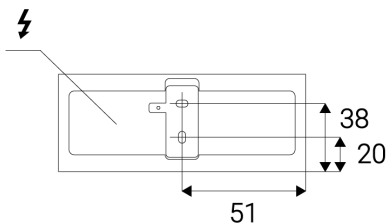

WALL Q

Name	
Code	
Color	
Power	
Lumen output	
Color temperature	
Efficacy	
Driver	
Electrical insulation class	
Voltage / Frequency	
Color Rendering Index	
SDCM	
Light beam angle	
Unified Glare Rating	
Light source	
Dimmable	
LED Lifetime	
Warranty	
Ingress Protection	
Material	

Product

WALL Q
4100131
WHITE / RAL 9016

Power

6W ± 10 %
400lm ± 10 %
3000K
67lm/W
300 mA

220-240V/50-60Hz

Information

80+
< 3
2x160°
N/A
LED
ON/OFF
L80 B20 30.000h 25°C
5 YEAR

Other data

IP 20
ALUMINIUM/PMMA

EN

Series of wall light fitting for interior mounting, equipped with COB LED. Housing made of aluminium. Available in 2 different styles and in white color.

Application:
decorative interior lighting (rooms, hallway, stairways, aisles)

CZ

Řada nástěnných svítidel určeno pro montáž do interiéru. Světelný zdroj - LED COB.

Svítidlo je vyrobeno z hliníku.
K dispozici ve 2 různých stylech a bílé barvě.

Použití:
dekorativní interiérové osvětlení (pokoje, chodba, schodiště)

DE

Serie von Wandleuchten für die Innenmontage, ausgestattet mit COB LED.

Gehäuse aus Aluminium.
Verfügbar in 2 verschiedenen Stilen und in weißer Farbe.

Anwendung:
dekorative Innenbeleuchtung (Zimmer, Flur, Treppen, Gänge)

SK

Rad nástenných svietidiel určených pre montáž do interiéru. Svetelný zdroj - LED dióda COB.

Svietidlo je vyrobené z hliníka.
K dispozícii v 2 rôznych štýloch a bielej farbe.

Použitie:
dekoratívne interiérové osvetlenie (izby, chodba, schodisko)