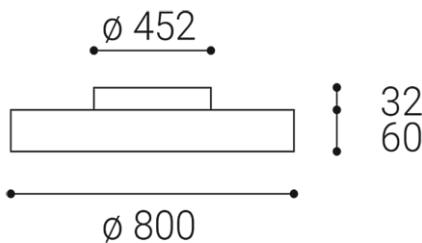

RINGO 80 P/N, B

Name	
Code	
Color	
Power	
Lumen output	
Color temperature	
Efficacy	
Driver	
Electrical insulation class	
Voltage / Frequency	
Color Rendering Index	
SDCM	
Light beam angle	
Unified Glare Rating	
Light source	
Dimmable	
LED Lifetime	
Warranty	
Ingress Protection	
Material	