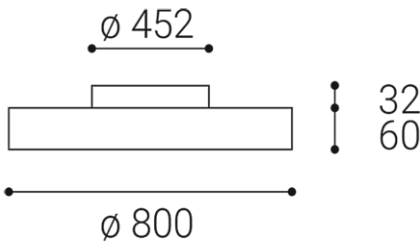

RINGO 80 P/N, W

Name	
Code	
Color	
Power	
Lumen output	
Color temperature	
Efficacy	
Driver	
Electrical insulation class	
Voltage / Frequency	
Color Rendering Index	
SDCM	
Light beam angle	
Unified Glare Rating	
Light source	
Dimmable	
LED Lifetime	
Warranty	
Ingress Protection	
Material	