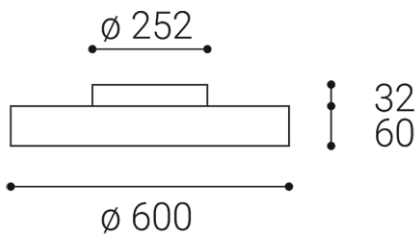

RINGO 60 P, B

| | |
|------------------------------------|--|
| Name | |
| Code | |
| Color | |
| Power | |
| Lumen output | |
| Color temperature | |
| Efficacy | |
| Driver | |
| Electrical insulation class | |
| Voltage / Frequency | |
| Color Rendering Index | |
| SDCM | |
| Light beam angle | |
| Unified Glare Rating | |
| Light source | |
| Dimmable | |
| LED Lifetime | |
| Warranty | |
| Ingress Protection | |
| Material | |