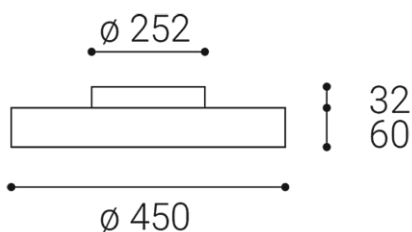

RINGO 45 P/N, W

Name	
Code	
Color	
Power	
Lumen output	
Color temperature	
Efficacy	
Driver	
Electrical insulation class	
Voltage / Frequency	
Color Rendering Index	
SDCM	
Light beam angle	
Unified Glare Rating	
Light source	
Dimmable	
LED Lifetime	
Warranty	
Ingress Protection	
Material	