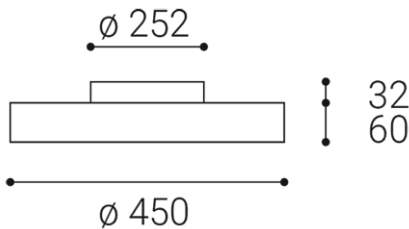

RINGO 45 P, B

Name	
Code	
Color	
Power	
Lumen output	
Color temperature	
Efficacy	
Driver	
Electrical insulation class	
Voltage / Frequency	
Color Rendering Index	
SDCM	
Light beam angle	
Unified Glare Rating	
Light source	
Dimmable	
LED Lifetime	
Warranty	
Ingress Protection	
Material	