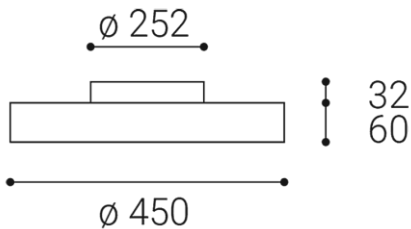

RINGO 45 P, B

Name	RINGO 45 P, B
Code	1110433
Color	BLACK / RAL 9005
Power	42W ± 10 %
Lumen output	3340lm ± 10 %
Color temperature	3000K
Efficacy	80lm/W
Driver	700 mA
Electrical insulation class	
Voltage / Frequency	220-240V/50-60Hz
Color Rendering Index	95+
SDCM	< 3
Light beam angle	160°
Unified Glare Rating	N/A
Light source	LED
Dimmable	ON/OFF
LED Lifetime	L80B20 50.000h 25°C
Warranty	5 YEAR
Ingress Protection	IP 20
Material	ALUMINIUM/PMMA