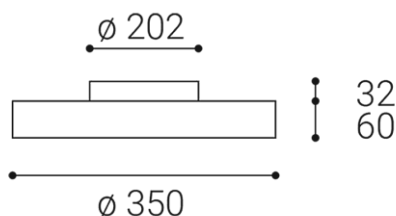

RINGO 35 P/N, B

Name	
Code	
Color	
Power	
Lumen output	
Color temperature	
Efficacy	
Driver	
Electrical insulation class	
Voltage / Frequency	
Color Rendering Index	
SDCM	
Light beam angle	
Unified Glare Rating	
Light source	
Dimmable	
LED Lifetime	
Warranty	
Ingress Protection	
Material	