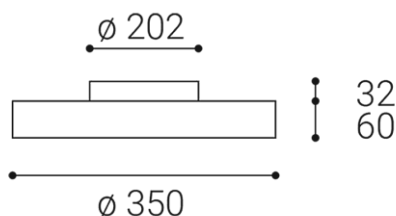

RINGO 35 P/N, W

Name	
Code	
Color	
Power	
Lumen output	
Color temperature	
Efficacy	
Driver	
Electrical insulation class	
Voltage / Frequency	
Color Rendering Index	
SDCM	
Light beam angle	
Unified Glare Rating	
Light source	
Dimmable	
LED Lifetime	
Warranty	
Ingress Protection	
Material	