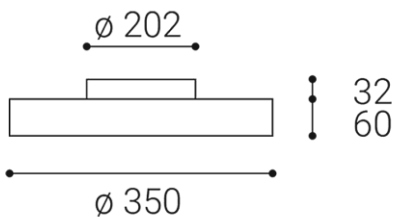

RINGO 35 P, B

Name	
Code	
Color	
Power	
Lumen output	
Color temperature	
Efficacy	
Driver	
Electrical insulation class	
Voltage / Frequency	
Color Rendering Index	
SDCM	
Light beam angle	
Unified Glare Rating	
Light source	
Dimmable	
LED Lifetime	
Warranty	
Ingress Protection	
Material	