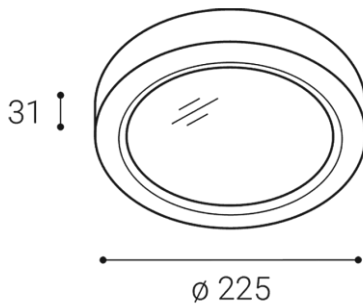

EASY-R ON, L

Name	
Code	
Color	
Power	
Lumen output	
Color temperature	
Efficacy	
Driver	
Electrical insulation class	
Voltage / Frequency	
Color Rendering Index	
SDCM	
Light beam angle	
Unified Glare Rating	
Light source	
Dimmable	
LED Lifetime	
Warranty	
Ingress Protection	
Material	

Product

EASY-R ON, L

2190841

WHITE / RAL 9016

Power

18W ± 10 %

1800lm ± 10 %

4000K

100lm/W

fixed / not changeable

220-240V/50-60Hz

Information

80+

< 3

160°

N/A

LED

ON/OFF

L80 B20 30.000h 25°C

5 YEAR

Other data

IP 20

ABS/PMMA

EN

Round surface light fitting for interior mounting, equipped with SMD LEDs. Housing made of polycarbonate. Available in white color.

Application:

general lighting, intended for residential or commercial areas (hallway, wardrobes, entrance areas, toilet, pantry)

CZ

Kruhové stropné nebo nástěnné svítidlo určeno pro montáž do interiéru. Světelný zdroj - LED SMD. Svítidlo je vyrobeno z polykarbonátu. K dispozici v bílé barvě.

Použití:

všeobecné osvětlení, určené pro obytné nebo komerční prostory (předsíň, šatník, vstupní prostory, WC, komora)

DE

Runde Aufbauleuchte für die Innenmontage, bestückt mit SMD-LEDs.

Gehäuse aus Polycarbonat. Erhältlich in weißer Farbe.

Anwendung:

Allgemeinbeleuchtung, bestimmt für Wohn- oder Geschäftsräume (Flur, Schränke, Eingangsbereiche, Toilette, Speisekammer)

SK

Kruhové stropné alebo nástenné svietidlo určené pre povrchovú montáž v interiéri. Svetelný zdroj - SMD LED. Svietidlo je vyrobené z polykarbonátu. K dispozícii je v bielej farbe.

Použitie:

všeobecné osvetlenie, určené pre obytné alebo komerčné priestory (chodba, skrine, vstupné priestory, WC, komora)