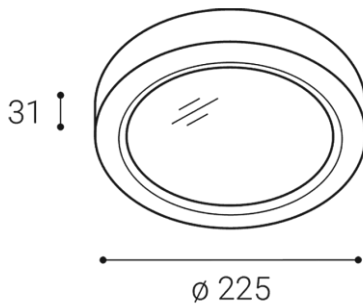

EASY-R ON, L

Name	
Code	
Color	
Power	
Lumen output	
Color temperature	
Efficacy	
Driver	
Electrical insulation class	
Voltage / Frequency	
Color Rendering Index	
SDCM	
Light beam angle	
Unified Glare Rating	
Light source	
Dimmable	
LED Lifetime	
Warranty	
Ingress Protection	
Material	

Product

EASY-R ON, L

2190631

WHITE / RAL 9016

Power

18W ± 10 %

1620lm ± 10 %

3000K

90lm/W

fixed / not changeable

220-240V/50-60Hz

Information

80+

< 3

160°

N/A

LED

ON/OFF

L80 B20 30.000h 25°C

5 YEAR

Other data

IP 20

ABS/PMMA

EN

Round surface light fitting for interior mounting, equipped with SMD LEDs. Housing made of polycarbonate. Available in white color.

Application:

general lighting, intended for residential or commercial areas (hallway, wardrobes, entrance areas, toilet, pantry)

CZ

Kruhové stropné nebo nástěnné svítidlo určeno pro montáž do interiéru. Světelný zdroj - LED SMD. Svítidlo je vyrobeno z polykarbonátu. K dispozici v bílé barvě.

Použití:

všeobecné osvětlení, určené pro obytné nebo komerční prostory (předsíň, šatník, vstupní prostory, WC, komora)

DE

Runde Aufbauleuchte für die Innenmontage, bestückt mit SMD-LEDs.

Gehäuse aus Polycarbonat. Erhältlich in weißer Farbe.

Anwendung:

Allgemeinbeleuchtung, bestimmt für Wohn- oder Geschäftsräume (Flur, Schränke, Eingangsbereiche, Toilette, Speisekammer)

SK

Kruhové stropné alebo nástenné svietidlo určené pre povrchovú montáž v interiéri. Svetelný zdroj - SMD LED. Svietidlo je vyrobené z polykarbonátu. K dispozícii je v bielej farbe.

Použitie:

všeobecné osvetlenie, určené pre obytné alebo komerčné priestory (chodba, skrine, vstupné priestory, WC, komora)