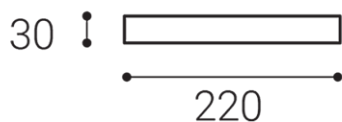

SLIM-Q ON, L

Name	
Code	
Color	
Power	
Lumen output	
Color temperature	
Efficacy	
Driver	
Electrical insulation class	
Voltage / Frequency	
Color Rendering Index	
SDCM	
Light beam angle	
Unified Glare Rating	
Light source	
Dimmable	
LED Lifetime	
Warranty	
Ingress Protection	
Material	

Product

SLIM-Q ON, L

1183431

WHITE / RAL 9010

Power

20W ± 10 %

1600lm ± 10 %

3000K

80lm/W

fixed / not changeable

220-240V/50-60Hz

Information

90+

< 3

160°

N/A

LED

ON/OFF

L80 B20 30.000h 25°C

5 YEAR

Other data

IP 20

ALUMINIUM/PMMA

EN

Square and round surface light fitting for interior mounting, equipped with SMD LEDs.

Housing made of aluminium. Available in white color.

Application:

general lighting, intended for residential or commercial areas (hallway, wardrobes, entrance areas, toilet, pantry)

CZ

Hranaté a kulaté svítidlo určeno pro montáž do interiéru. Světelný zdroj - LED SMD.

Svítidlo je vyrobeno z hliníku.

K dispozici v bílé barvě.

Použití:

všeobecné osvětlení, určené pro obytné nebo komerční prostory (předsíň, šatník, vstupní prostory, WC, komora)

DE

Eckige und Runde Aufbauleuchte für die Innenmontage, bestückt mit SMD-LEDs.

Gehäuse aus Aluminium.

Erhältlich in weißer Farbe.

Anwendung:

Allgemeinbeleuchtung, bestimmt für Wohn- oder Geschäftsräume (Flur, Schränke, Eingangsbereiche, Toilette, Speisekammer)

SK

Hranaté a okrúhle svietidlo určené pre povrchovú montáž v interiéru. Svetelný zdroj - SMD LED.

Svietidlo je vyrobené z hliníka.

K dispozícii je v bielej farbe.

Použitie:

všeobecné osvetlenie, určené pre obytné alebo komerčné priestory (chodba, skrine, vstupné priestory, WC, komora)