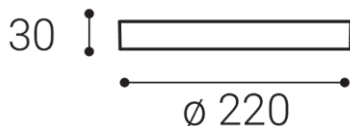

# SLIM-R ON, L

<b>Name</b>	SLIM-R ON, L
<b>Code</b>	1183231
<b>Color</b>	WHITE / RAL 9010
<b>Power</b>	20W ± 10 %
<b>Lumen output</b>	1600lm ± 10 %
<b>Color temperature</b>	3000K
<b>Efficacy</b>	80lm/W
<b>Driver</b>	fixed / not changeable
<b>Electrical insulation class</b>	□
<b>Voltage / Frequency</b>	220-240V/50-60Hz
<b>Color Rendering Index</b>	90+
<b>SDCM</b>	< 3
<b>Light beam angle</b>	160°
<b>Unified Glare Rating</b>	N/A
<b>Light source</b>	LED
<b>Dimmable</b>	ON/OFF
<b>LED Lifetime</b>	L80 B20 30.000h 25°C
<b>Warranty</b>	5 YEAR
<b>Ingress Protection</b>	IP 20
<b>Material</b>	ALUMINIUM/PMMA