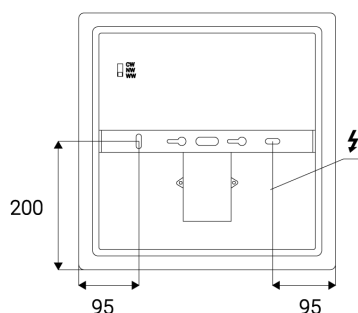

SQUARE II 40

Name	SQUARE II 40
Code	1230951
Color	WHITE / RAL 9016
Power	30W ± 10 %
Lumen output	3000lm ± 10 %
Color temperature	3000K/3500K/4000K
Efficacy	100lm/W
Driver	fixed / not changeable
Electrical insulation class	<input type="checkbox"/>
Voltage / Frequency	220-240V/50-60Hz
Color Rendering Index	85+
SDCM	< 3
Light beam angle	120°
Unified Glare Rating	N/A
Light source	LED
Dimmable	ON/OFF
LED Lifetime	L80B20 50.000h 25°C
Warranty	5 YEAR
Ingress Protection	IP 54
Material	PC/PC