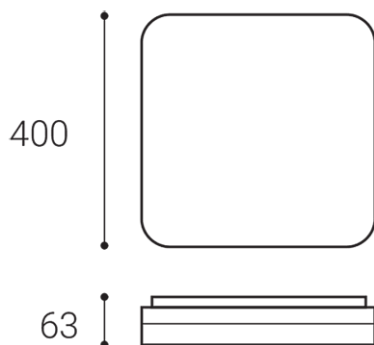

SQUARE II 40

Name	SQUARE II 40
Code	1230951
Color	WHITE / RAL 9016
Power	30W ± 10 %
Lumen output	3000lm ± 10 %
Color temperature	3000K/3500K/4000K
Efficacy	100lm/W
Driver	fixed / not changeable
Electrical insulation class	<input type="checkbox"/>
Voltage / Frequency	220-240V/50-60Hz
Color Rendering Index	85+
SDCM	< 3
Light beam angle	120°
Unified Glare Rating	N/A
Light source	LED
Dimmable	ON/OFF
LED Lifetime	L80B20 50.000h 25°C
Warranty	5 YEAR
Ingress Protection	IP 54
Material	PC/PC

Product

SQUARE II 40
1230951
WHITE / RAL 9016

Power

30W ± 10 %
3000lm ± 10 %
3000K/3500K/4000K
100lm/W
fixed / not changeable

Information

85+
< 3
120°
N/A
LED
ON/OFF
L80B20 50.000h 25°C
5 YEAR

Other data

IP 54
PC/PC