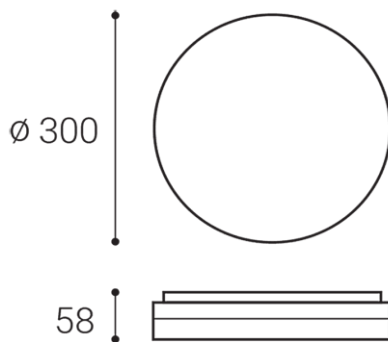

ROUND II 30

Name	ROUND II 30
Code	1230551
Color	WHITE / RAL 9016
Power	25W ± 10 %
Lumen output	2500lm ± 10 %
Color temperature	3000K/3500K/4000K
Efficacy	100lm/W
Driver	fixed / not changeable
Electrical insulation class	<input type="checkbox"/>
Voltage / Frequency	220-240V/50-60Hz
Color Rendering Index	85+
SDCM	< 3
Light beam angle	120°
Unified Glare Rating	N/A
Light source	LED
Dimmable	ON/OFF
LED Lifetime	L80B20 50.000h 25°C
Warranty	5 YEAR
Ingress Protection	IP 54
Material	PC/PC

Product

ROUND II 30
1230551
WHITE / RAL 9016

Power

25W ± 10 %
2500lm ± 10 %
3000K/3500K/4000K
100lm/W
fixed / not changeable

220-240V/50-60Hz

Information

85+
< 3
120°
N/A
LED
ON/OFF
L80B20 50.000h 25°C
5 YEAR