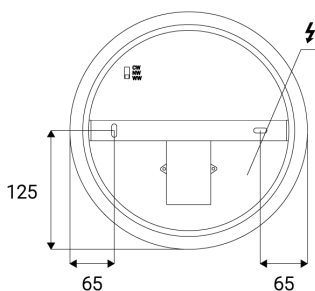

ROUND II 25

Name	ROUND II 25
Code	1230451
Color	WHITE / RAL 9016
Power	12W ± 10 %
Lumen output	1200lm ± 10 %
Color temperature	3000K/3500K/4000K
Efficacy	100lm/W
Driver	fixed / not changeable
Electrical insulation class	☐
Voltage / Frequency	220-240V/50-60Hz
Color Rendering Index	85+
SDCM	< 3
Light beam angle	120°
Unified Glare Rating	N/A
Light source	LED
Dimmable	ON/OFF
LED Lifetime	L80B20 50.000h 25°C
Warranty	5 YEAR
Ingress Protection	IP 54
Material	PC/PC

EN

Round surface light fitting for interior or exterior mounting in IP54, equipped with SMD LEDs. Possibility to change light temperature by switch during installation. Available in 3 different sizes with direct diffused lighting effect.

Housing and diffuser made of polycarbonate. Available in white color.

Application:
general lighting, intended for residential or commercial areas in any type of spaces, including humid and dusty environment (bathroom, hallway, stairway, wardrobe)

CZ

Kruhové stropní svítidlo určeno pro montáž do interiéru nebo exteriéru s IP54. Světelný zdroj - LED SMD. Možnost změny teploty světla přepínačem během instalace. K dispozici ve 3 různých velikostech s přímým rozptýleným světelným efektem.

Svítidlo a difuzor jsou vyrobeny z polykarbonátu. K dispozici v bílé barvě.

Použití:

všeobecné osvětlení, určené pro obytné nebo komerční prostory, včetně vlhkého a prašného prostředí (koupelny, chodba, schodiště, šatník)

Product

ROUND II 25

1230451

WHITE / RAL 9016

Power

12W ± 10 %

1200lm ± 10 %

3000K/3500K/4000K

100lm/W

fixed / not changeable

220-240V/50-60Hz

Information

85+

< 3

120°

N/A

LED

ON/OFF

L80B20 50.000h 25°C

5 YEAR

Other data

IP 54

PC/PC

DE

Runde Aufbauleuchte für Innen- oder Außenmontage in IP54, bestückt mit SMD-LEDs. Möglichkeit zur Änderung der Lichttemperatur durch Schalter während der Installation. Erhältlich in 3 verschiedenen Größen mit direkter diffuser Lichtwirkung. Gehäuse und Diffusor aus Polycarbonat. Erhältlich in weißer Farbe.

Anwendung:

Allgemeinbeleuchtung für Wohn- oder Geschäftsräume in jeder Art von Räumen, einschließlich feuchter und staubiger Umgebung (Badezimmer, Eingangsbereiche, Kleiderschränke, Treppe)

SK

Kruhové stropné svetidlo určené pre montáž do interiéru alebo exteriéru s IP54. Svetelný zdroj - LED SMD. Možnosť zmeny teploty svetla prepínačom počas inštalácie. Svetidlo a difúzor sú vyrobené z polykarbonátu.

K dispozícii v 3 rôznych veľkostiach s priamym rozptýleným svetelným efektom.

Dostupné v bielej farbe.

Použitie:

všeobecné osvetlenie, určené pre obytné alebo komerčné priestory, vrátane vlhkého a prašného prostredia (kúpeľne, chodby, šatníky, schodiská)