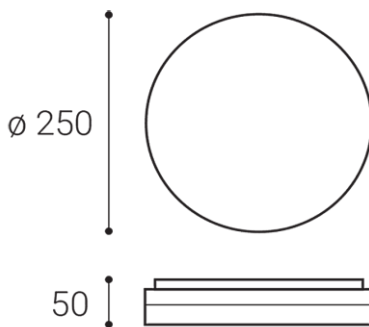

ROUND II 25

Name	ROUND II 25
Code	1230451
Color	WHITE / RAL 9016
Power	12W ± 10 %
Lumen output	1200lm ± 10 %
Color temperature	3000K/3500K/4000K
Efficacy	100lm/W
Driver	fixed / not changeable
Electrical insulation class	☐
Voltage / Frequency	220-240V/50-60Hz
Color Rendering Index	85+
SDCM	< 3
Light beam angle	120°
Unified Glare Rating	N/A
Light source	LED
Dimmable	ON/OFF
LED Lifetime	L80B20 50.000h 25°C
Warranty	5 YEAR
Ingress Protection	IP 54
Material	PC/PC

EN

Round surface light fitting for interior or exterior mounting in IP54, equipped with SMD LEDs. Possibility to change light temperature by switch during installation. Available in 3 different sizes with direct diffused lighting effect.

Housing and diffuser made of polycarbonate. Available in white color.

Application:
general lighting, intended for residential or commercial areas in any type of spaces, including humid and dusty environment (bathroom, hallway, stairway, wardrobe)

CZ

Kruhové stropní svítidlo určeno pro montáž do interiéru nebo exteriéru s IP54. Světelný zdroj - LED SMD. Možnost změny teploty světla přepínačem během instalace. K dispozici ve 3 různých velikostech s přímým rozptýleným světelným efektem.

Svítidlo a difuzor jsou vyrobeny z polykarbonátu. K dispozici v bílé barvě.

Použití:

všeobecné osvětlení, určené pro obytné nebo komerční prostory, včetně vlhkého a prašného prostředí (koupelny, chodba, schodiště, šatník)

Product

ROUND II 25

1230451

WHITE / RAL 9016

Power

12W ± 10 %

1200lm ± 10 %

3000K/3500K/4000K

100lm/W

fixed / not changeable

220-240V/50-60Hz

Information

85+

< 3

120°

N/A

LED

ON/OFF

L80B20 50.000h 25°C

5 YEAR

Other data

IP 54

PC/PC

DE

Runde Aufbauleuchte für Innen- oder Außenmontage in IP54, bestückt mit SMD-LEDs. Möglichkeit zur Änderung der Lichttemperatur durch Schalter während der Installation. Erhältlich in 3 verschiedenen Größen mit direkter diffuser Lichtwirkung. Gehäuse und Diffusor aus Polycarbonat. Erhältlich in weißer Farbe.

Anwendung:

Allgemeinbeleuchtung für Wohn- oder Geschäftsräume in jeder Art von Räumen, einschließlich feuchter und staubiger Umgebung (Badezimmer, Eingangsbereiche, Kleiderschränke, Treppe)

SK

Kruhové stropné svetidlo určené pre montáž do interiéru alebo exteriéru s IP54. Svetelný zdroj - LED SMD. Možnosť zmeny teploty svetla prepínačom počas inštalácie. Svetidlo a difúzor sú vyrobené z polykarbonátu.

K dispozícii v 3 rôznych veľkostiach s priamym rozptýleným svetelným efektom.

Dostupné v bielej farbe.

Použitie:

všeobecné osvetlenie, určené pre obytné alebo komerčné priestory, vrátane vlhkého a prašného prostredia (kúpeľne, chodby, šatníky, schodiská)