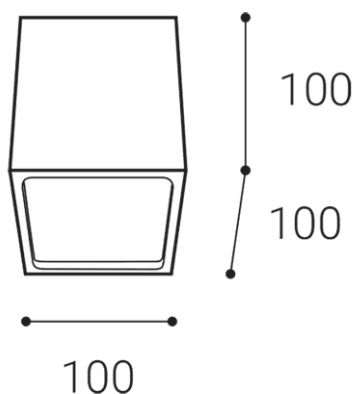

CUBE, W

Name	CUBE, W
Code	5111131
Color	WHITE / RAL 9003
Power	12W ± 10 %
Lumen output	500lm ± 10 %
Color temperature	3000K
Efficacy	42lm/W
Driver	320 mA
Electrical insulation class	
Voltage / Frequency	220-240V/50-60Hz

Product

CUBE, W
5111131
WHITE / RAL 9003

Power

12W ± 10 %
500lm ± 10 %
3000K
42lm/W
320 mA

220-240V/50-60Hz

Information

90+
< 3
160°
N/A
LED
ON/OFF
L80B20 50.000h 25°C
5 YEAR

Other data