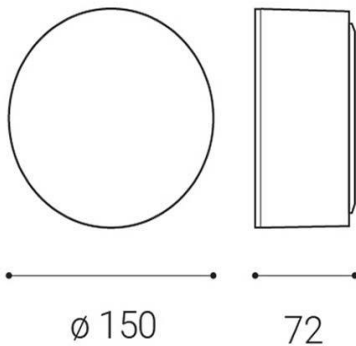

BUTTON, W

Name	BUTTON, W
Code	1010131
Color	WHITE
Category	CEILING
Power	17W ± 10 %
Lumen output	1000lm ± 10 %
Color temperature	3000K
Efficacy	59lm/W
Driver	500 mA
Electrical insulation class	
Voltage/frequency	220-240V/50-60Hz