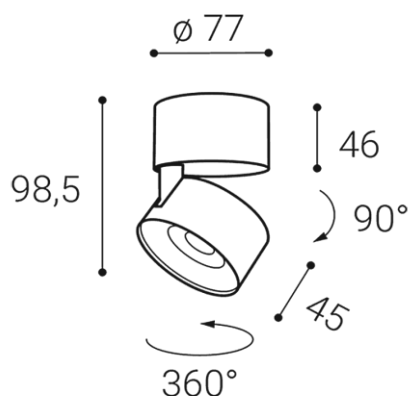

KLIP ON, BC

Name	KLIP ON, BC
Code	11508335
Color	BLACK/CHROME / RAL 9005/CR
Power	11W ± 10 %
Lumen output	770lm ± 10 %
Color temperature	3000K
Efficacy	70lm/W
Driver	250 mA
Electrical insulation class	
Voltage / Frequency	220-240V/50-60Hz
Color Rendering Index	90+
SDCM	< 3
Light beam angle	30°
Unified Glare Rating	N/A
Light source	LED
Dimmable	ON/OFF
LED Lifetime	L80B20 50.000h 25°C
Warranty	5 YEAR
Ingress Protection	IP 20
Material	ALUMINIUM/PMMA

Product

Name
KLIP ON, BC
Code
11508335
Color
BLACK/CHROME / RAL 9005/CR

Power

Power
11W ± 10 %
Lumen output
770lm ± 10 %
Color temperature
3000K
Efficacy
70lm/W

Driver
250 mA

Voltage / Frequency
220-240V/50-60Hz