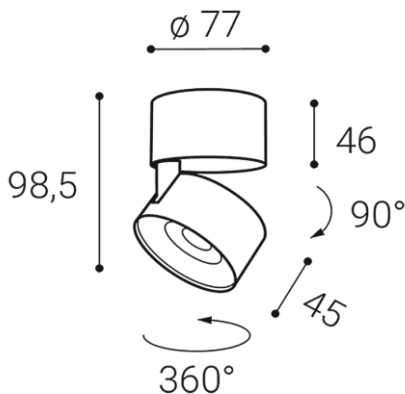

KLIP ON, BB

Name	KLIP ON, BB
Code	11508333
Color	BLACK/BLACK / RAL 9005/9005
Power	11W ± 10 %
Lumen output	770lm ± 10 %
Color temperature	3000K
Efficacy	70lm/W
Driver	250 mA
Electrical insulation class	
Voltage / Frequency	220-240V/50-60Hz
Color Rendering Index	90+
SDCM	< 3
Light beam angle	30°
Unified Glare Rating	N/A
Light source	LED
Dimmable	ON/OFF
LED Lifetime	L80B20 50.000h 25°C
Warranty	5 YEAR
Ingress Protection	IP 20
Material	ALUMINIUM/PMMA

Product

Name
KLIP ON, BB
Code
11508333
Color
BLACK/BLACK / RAL 9005/9005

Power

Power
11W ± 10 %
Lumen output
770lm ± 10 %
Color temperature
3000K
Efficacy
70lm/W
Driver
250 mA

Voltage / Frequency
220-240V/50-60Hz