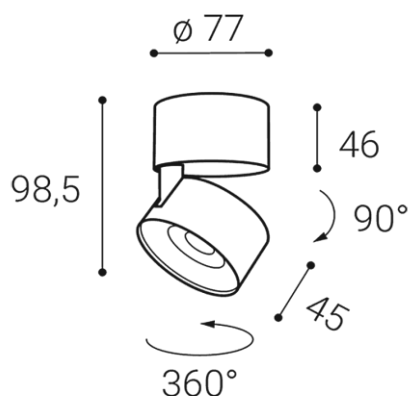

KLIP ON, WC

Name	KLIP ON, WC
Code	11508315
Color	WHITE/CHROME / RAL 9003/CR
Power	11W ± 10 %
Lumen output	770lm ± 10 %
Color temperature	3000K
Efficacy	70lm/W
Driver	250 mA
Electrical insulation class	
Voltage / Frequency	220-240V/50-60Hz
Color Rendering Index	90+
SDCM	< 3
Light beam angle	30°
Unified Glare Rating	N/A
Light source	LED
Dimmable	ON/OFF
LED Lifetime	L80B20 50.000h 25°C
Warranty	5 YEAR
Ingress Protection	IP 20
Material	ALUMINIUM/PMMA

Product

KLIP ON, WC

11508315

WHITE/CHROME / RAL 9003/CR

Power

11W ± 10 %

770lm ± 10 %

3000K